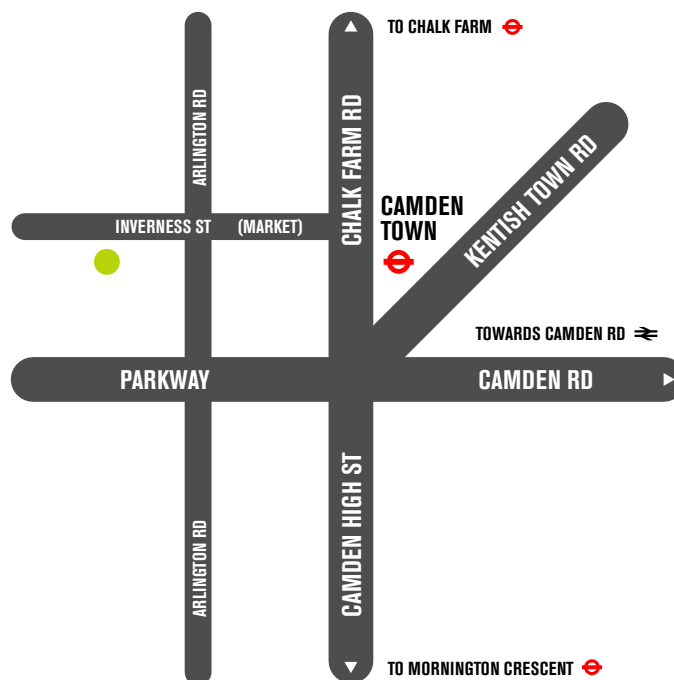

- > Tube - Camden Town tube station on the Northern Line. On leaving Camden Town tube station, cross Chalk Farm Road and turn right. Inverness Street is first on the left.
- > Taxi - If you want to arrive by taxi, hail a black cab and ask for "Inverness Street, off Chalk Farm Road".
- > Rail - We are within five minutes by taxi of both Euston, St Pancras and Kings Cross stations.

OUR BUILDING

MAP

OTHER USEFUL NUMBERS

London Transport: 0207 222 1234
Rail enquiries: 0845 748 4950
Heathrow Airport: 0870 000 0123